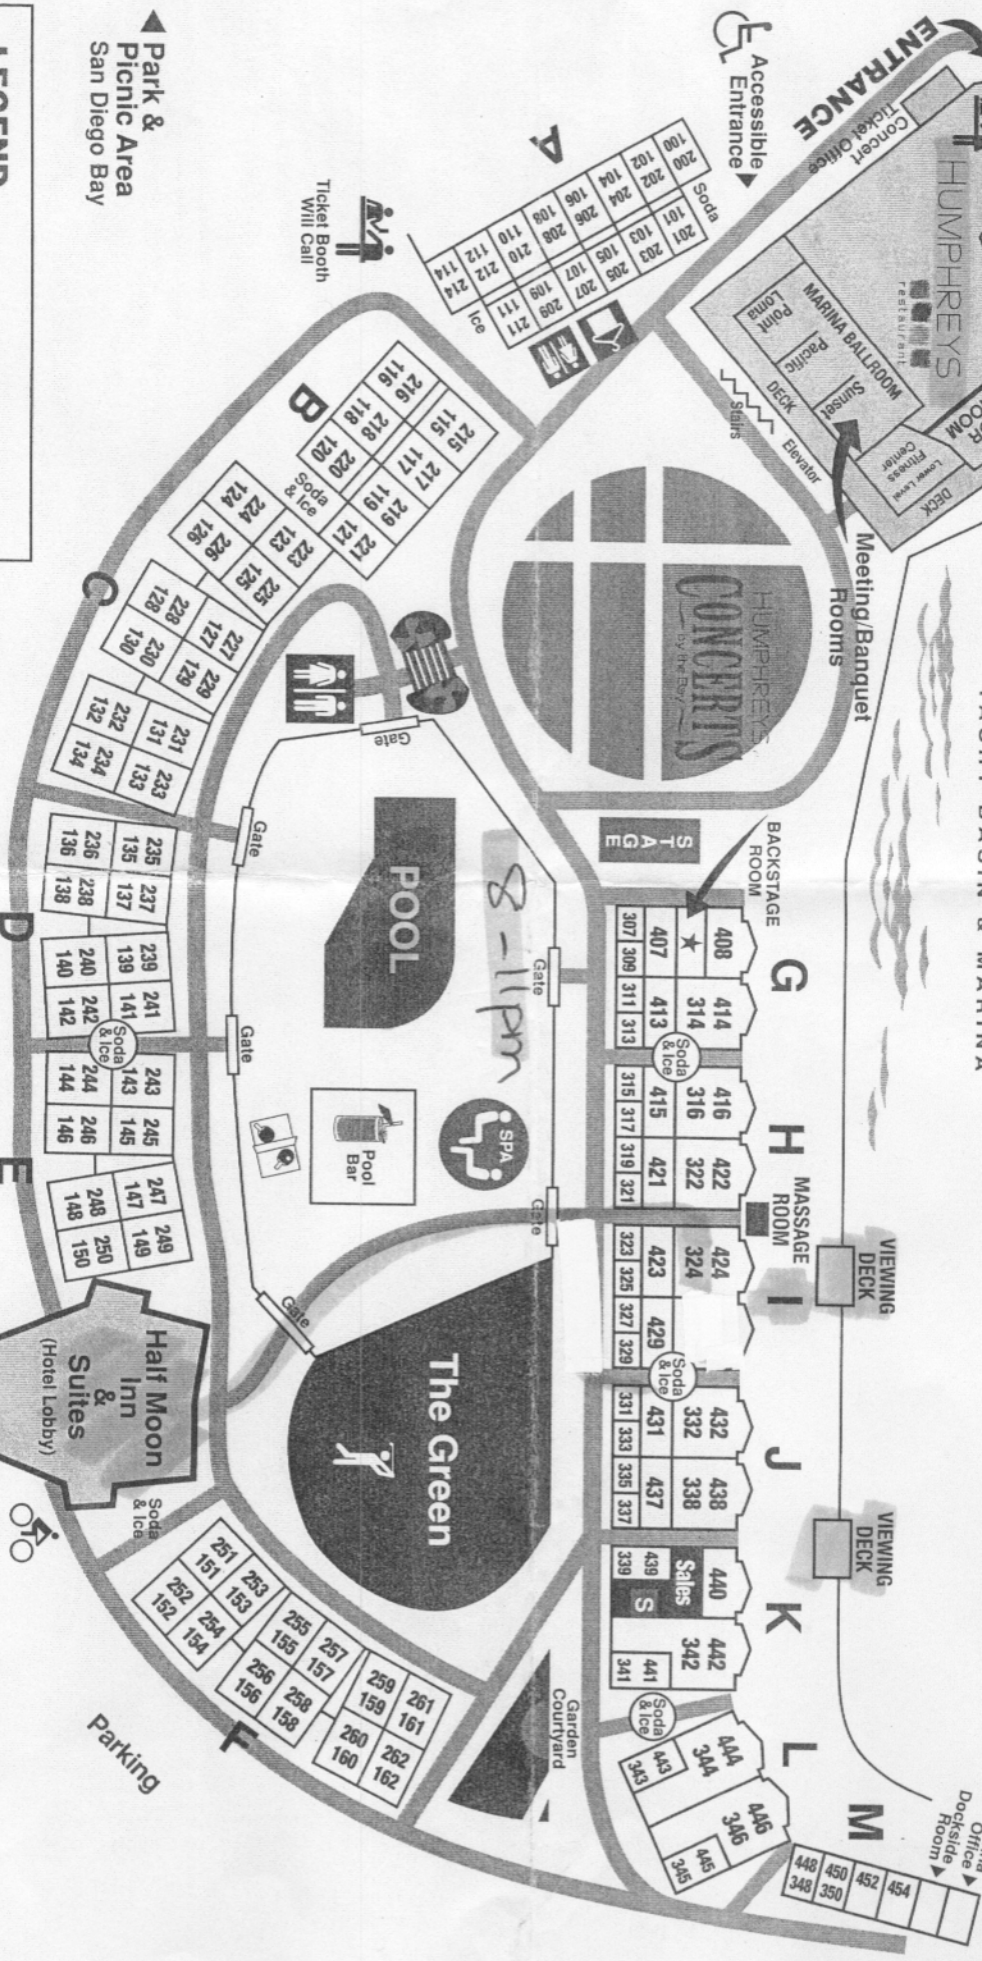

SHELTER ISLAND
YACHT BASIN & MARINA

HUMPHEREY'S HALF MOON INN & SUITES

2303 SHELTER ISLAND DRIVE ~ SAN DIEGO, CA 92106
(619) 224-3411

LEGEND

- Laundry (under balcony)
- Sales Office
- Ticket Office
- Golf
- Bike Rentals
- Pool Bar
- Spa
- Restrooms
- Bridge
- Table Tennis

▲ Park & Picnic Area
San Diego Bay

SAN DIEGO BAY & SKYLINE